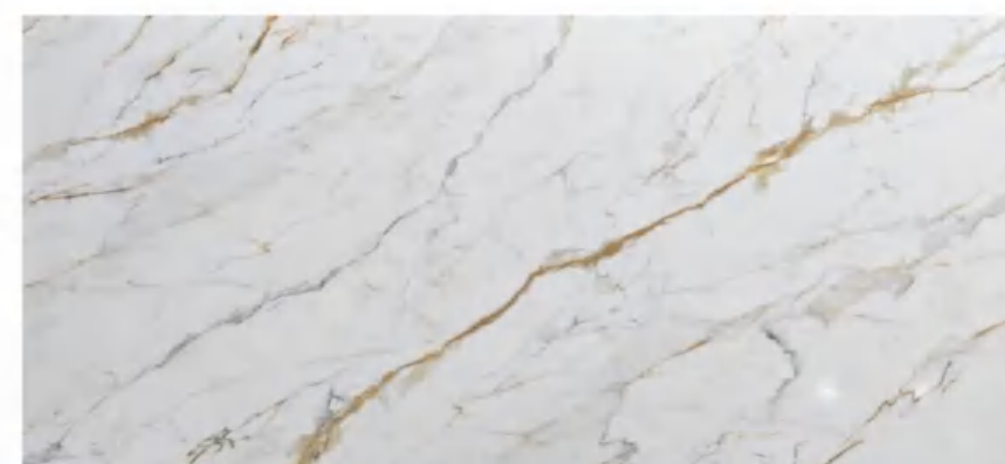

ARTIFICIAL MARBLE

人造岗石

SLAB SIZE:2700x1800mm
THICKNESS:14-18mm

GYD105

TERRAZZO

水磨石

SLAB SIZE:2700x1800mm
THICKNESS:18mm