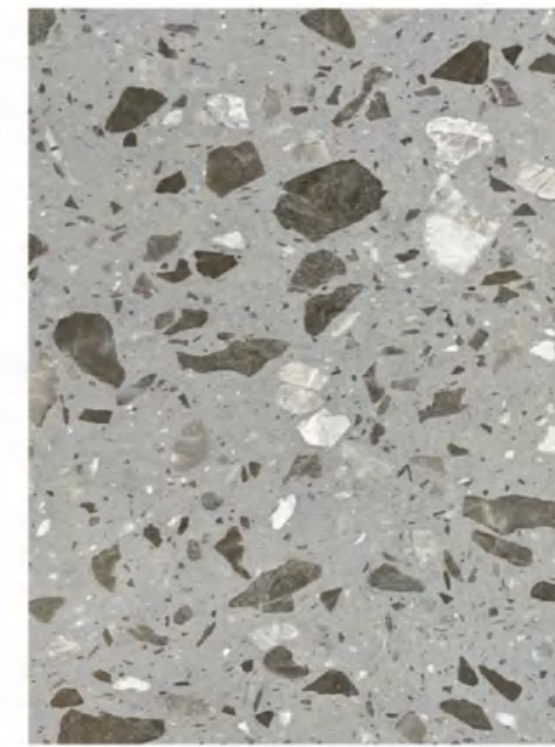

# TERRAZZO

水磨石

SLAB SIZE:2700x1800mm  
THICKNESS:18mm

T01

T02

T03

T04

T05