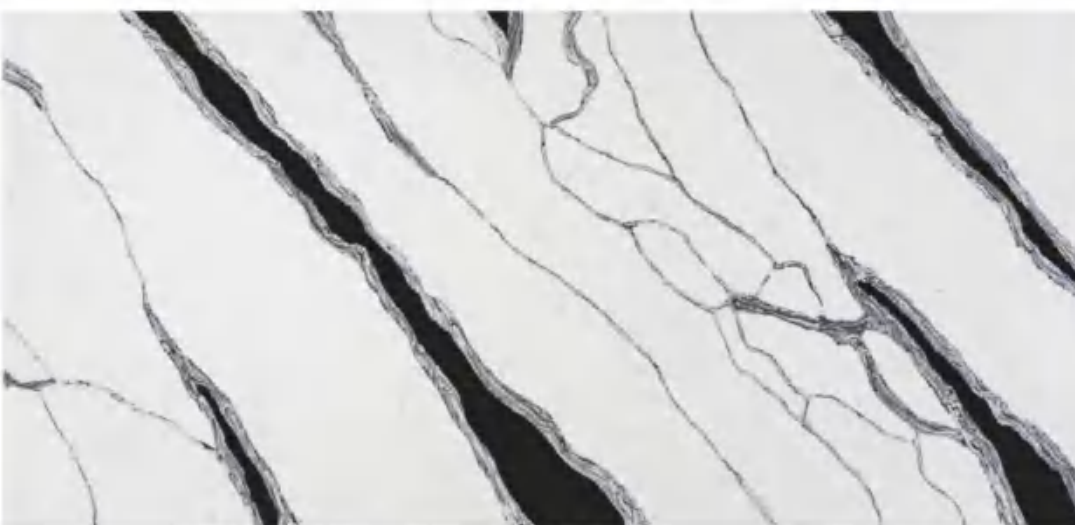

GRANITE

花岗岩

SLAB SIZE:3000x2000mm
THICKNESS:20mm

QUARTZ

石英石

SLAB SIZE:3200x1600mm
THICKNESS:15|18|20|30mm

Q008