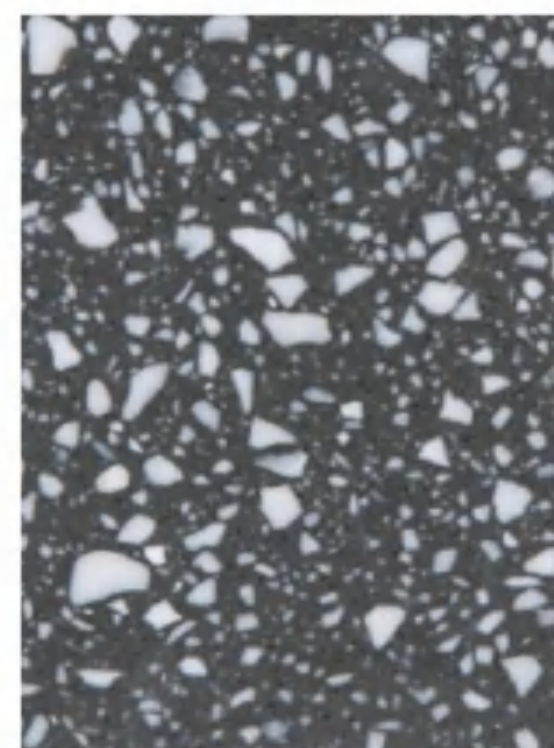

ARTIFICIAL MARBLE

人造岗石

SLAB SIZE:2700x1800mm
THICKNESS:14-18mm

TERRAZZO

水磨石

SLAB SIZE:2700x1800mm
THICKNESS:18mm

T07