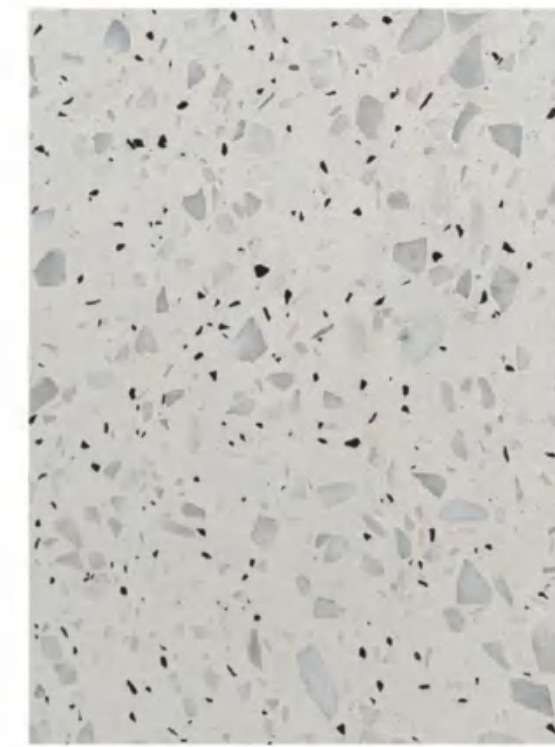

# TERRAZZO

水磨石

SLAB SIZE:2700x1800mm  
THICKNESS:18mm

T01

T02

T03

T04

T05