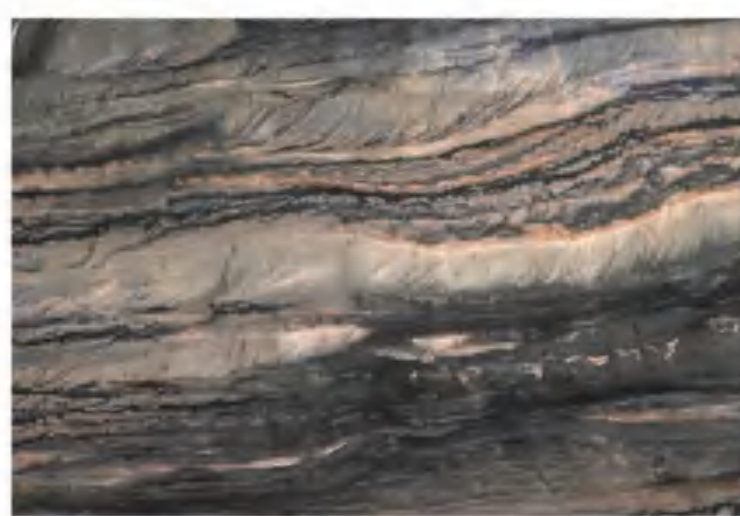

# GRANITE

花岗岩

SLAB SIZE:3000x2000mm  
THICKNESS:20mm

G001

G002

G003

G004

G005